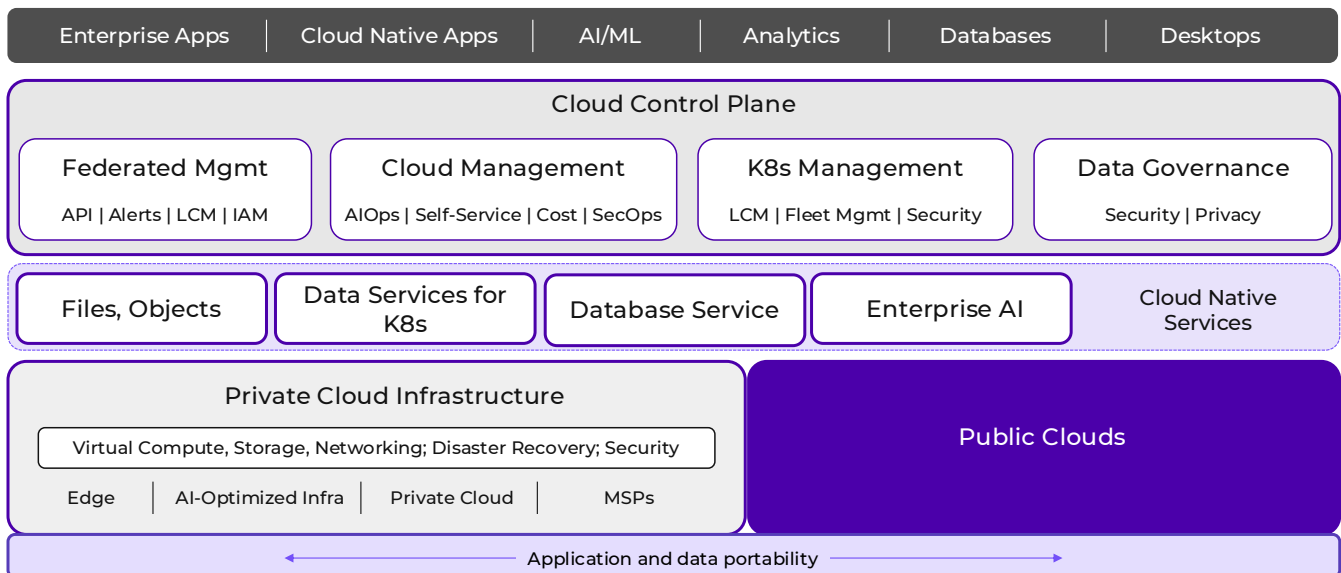

- Recommended services: VMC on AWS to NC2 Migration Bundle

Customers migrating from VMware vSphere and legacy SAN: Get assistance with Nutanix HCI design, deployment, and VMware migration.

- Recommended services: Infrastructure Design Workshop, Infrastructure Deployment, Virtual Machine Migration Workshop, VM Migration.

Customers migrating from VMware vSAN: Learn how Nutanix AOS Storage differs from vSAN; get assistance with Nutanix Infrastructure design, deployment, and VMware migration.

- Recommended services: Infrastructure Design Workshop, Infrastructure Deployment, VM Migration Workshop, VM Migration

Customers running VMware on Nutanix: Get assistance migrating Nutanix clusters from VMware to AHV.

- Recommended services: VM Migration Workshop, VM Migration

The Nutanix Cloud Platform Migration and Operations Workshop is recommended for any organization new to Nutanix. Additional services address advanced networking, disaster recovery, automation, Kubernetes, AI/ML and more.

Nutanix Cloud Platform: One Platform for Hybrid Multicloud